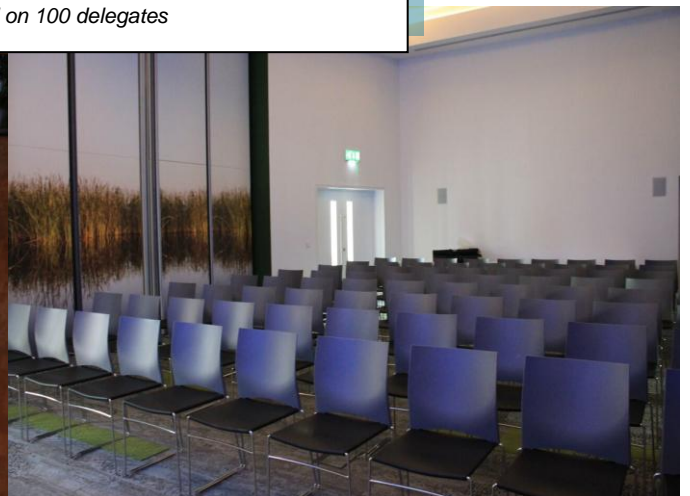

Live Life More Adventurously

If you are looking for a corporate team building event somewhere unique, WWT London Wetland Centre is the ideal venue. 105 acres of natural space in the heart of the capital. By holding your event with us, you will be directly contributing to WWT's global conservation of wildlife and wetland habitats, around the world

***

We'd like to offer you a special **Winter Warmer** deal for function room bookings

Book any of our rooms in **November, December and January** and receive:

*Complimentary welcome tea/coffee on arrival
Complimentary guided tour of the reserve
10% discount on room hire*

***

*Day Delegate Rate from £65.00 exc VAT per person
Private parties from £49.00 exc VAT per person
Based on 100 delegates*