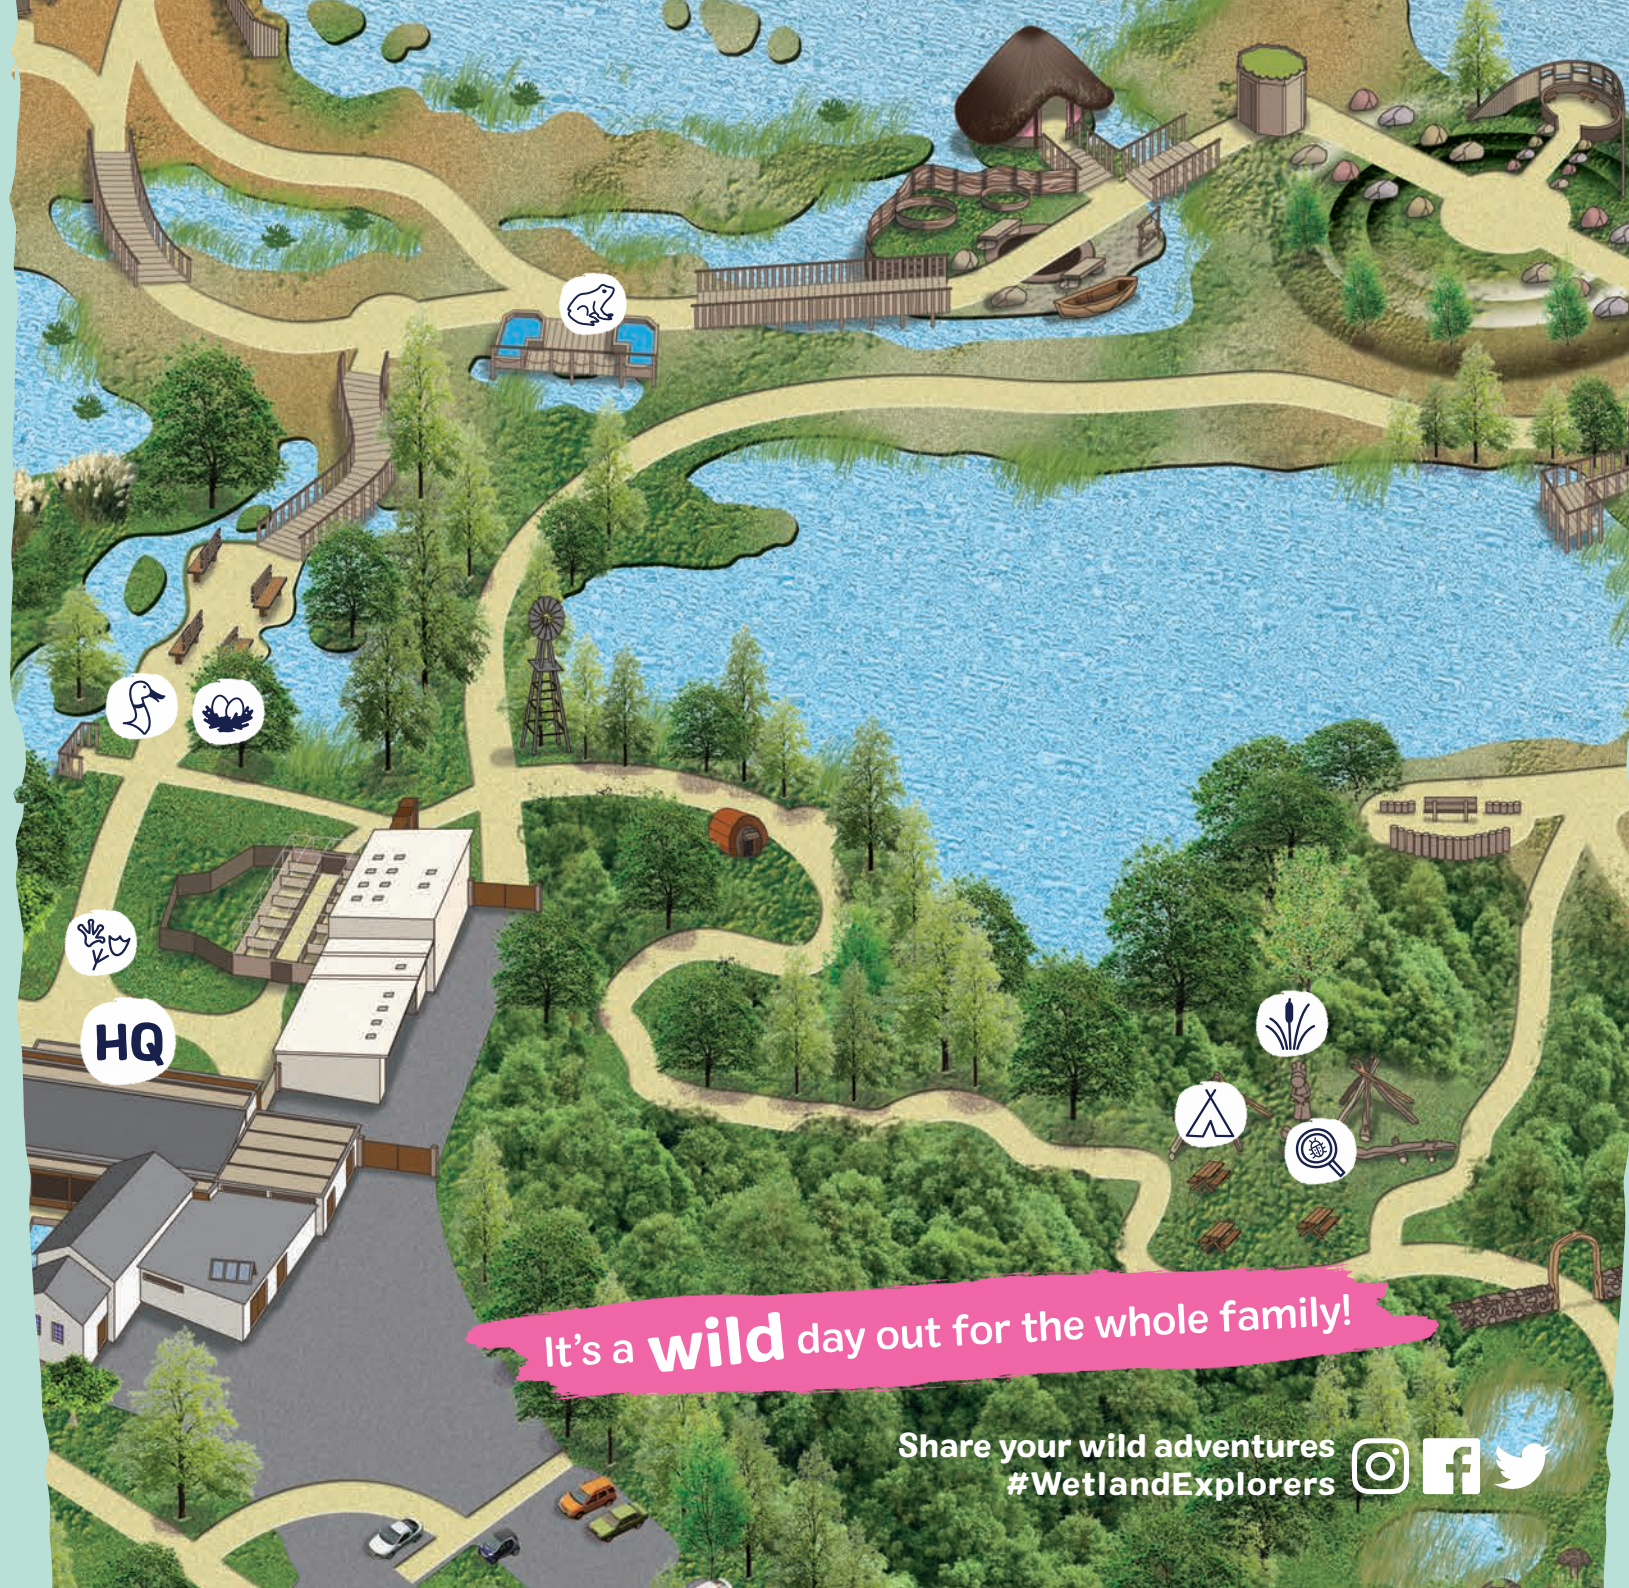

WETLAND EXPLORERS

Pond Dipping

Explore life underwater and discover pond creatures such as water boatmen, pond snails and blood worms.

When? Daily self-guided PLUS Guided sessions Sat 6-Sun 7 July, Sat 3-Sun 4 August **Time** 12-4pm

Mini-beast hunts

Time for a crazy, creepy-crawlie adventure! Join our expert guide and discover what's buzzing, hopping and scampering through the undergrowth.

When? Sat 20-Sun 21 July, Sat 17-Sun 18 Aug **Time** on the hour between 12-4pm

Den building

Could you build a den and survive in the wild? Our guide will show you how to construct a real woodland den.

When? Sat 13-Sun 14 July and Sat 10-Sun 11 Aug **Time** 2-4pm
20 persons max

It's a **wild** day out for the whole family!

Share your wild adventures
#WetlandExplorers

Fire lighting

Learn how to light a fire in the wild using wetland materials!
Marshmallow toasting included.

When? Every Wednesday in July and Aug (except 10 and 24 July and 7 Aug) **Time** on the hour between 12-3pm
7+ max 16 per session.

Wild Tracking

Track animals in the wild with our experts and see what creatures you can spot hiding in the wildflowers on our wild walkabout.

When? Sat 20-Sun 21, Sun 28 July **Time** 1-2.30pm and Sat 31 Aug-Sun 1 Sept **Time** 12-4pm

Bird Bonanza

Become a real-life Wetland Explorer with our experts and find out all about our wetland birds, ducks and their eggs!

When? Fri 12, Sun 14, Sat 20-Sun 21 July, Sat 27-Sun 28th July, Sat 10-Sun 11 Aug, Sat 24-Sun 25th August **Time** 12-4pm

Feeding Frenzy

Join our wetland wardens for the morning feeding frenzy!

When? Tuesdays & Thursdays **Time** 10-11am