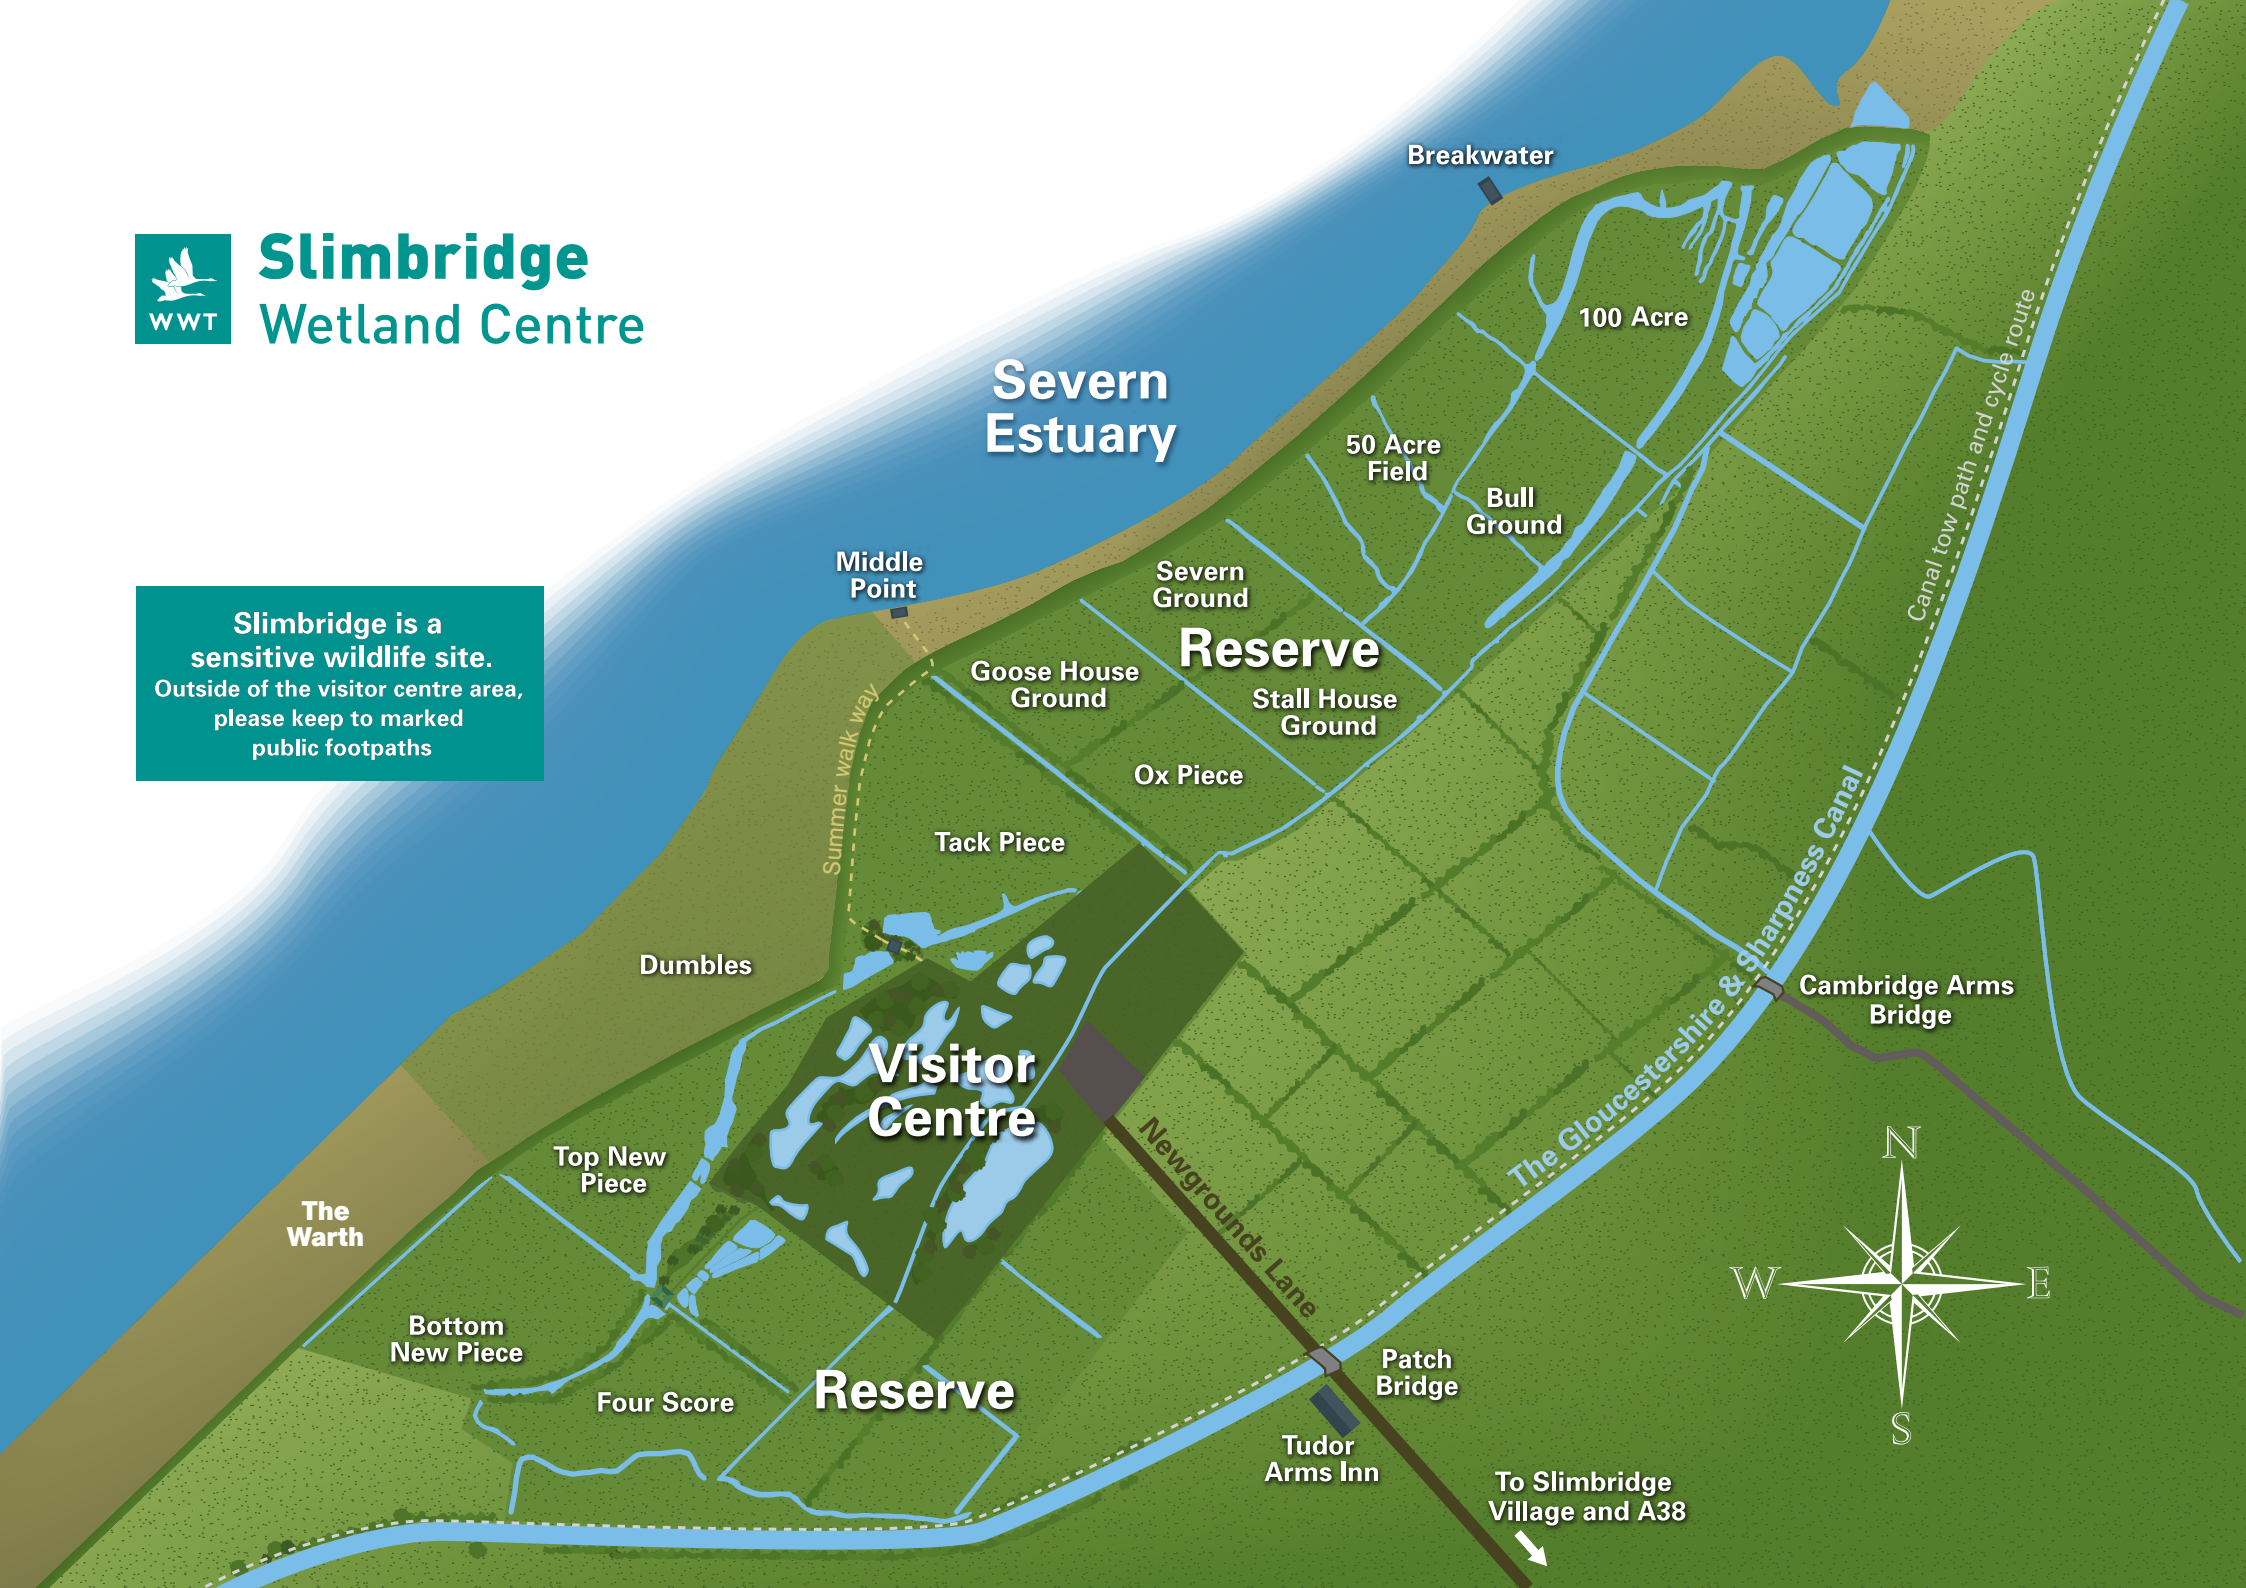

Slimbridge Wetland Centre

Slimbridge is a sensitive wildlife site. Outside of the visitor centre area, please keep to marked public footpaths

To Slimbridge Village and A38